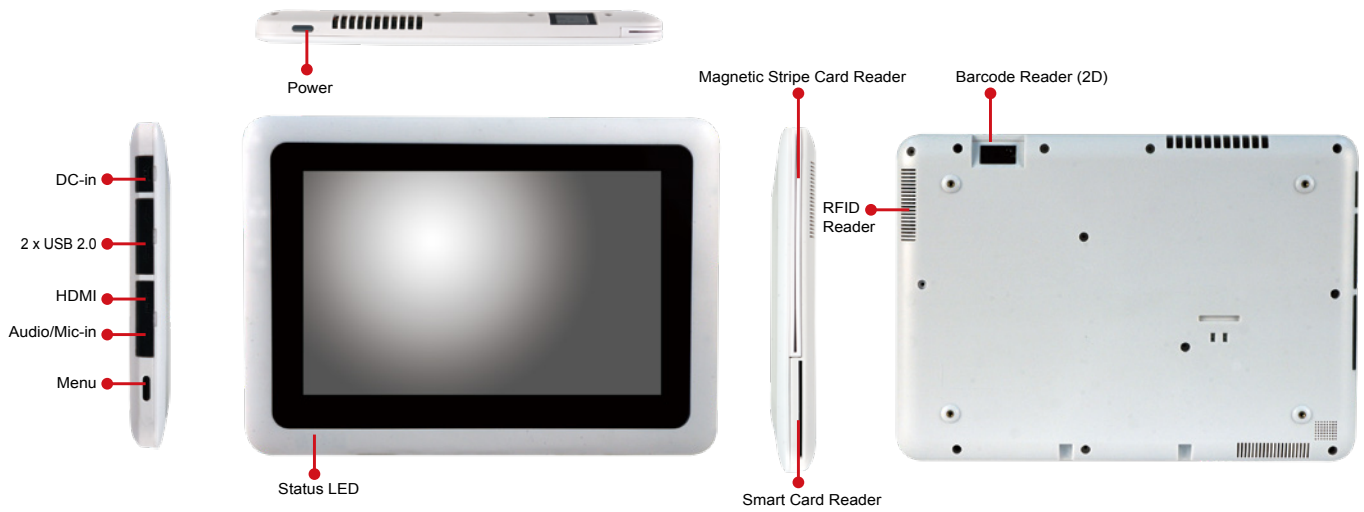

## Features

- 10.1" TFT LCD with capacitive touch
- Intel® Celeron® 1007U or Intel® Core™ i7-3517UE platform
- Powered by Windows® Embedded Standard 7
- Built-in Bluetooth and Wi-Fi
- Built-in smart card reader and magnetic stripe card reader
- 1D/2D barcode reader, 13.56MHz RFID reader
- Optional Windows® 8 operating system

## Specifications

Model		ICECARE-10W
Display	LCD Size	10.1" TFT LCD
	Brightness (cd/m <sup>2</sup> )	350
	Max. Resolution (HxV)	1280 x 800
	Viewing Angle	85/85/85/85 Deg.
	Touchscreen	Capacitive type
System	CPU	Intel® Celeron® 1007U or Intel® Core™ i7-3517UE platform
	OS	Windows Embedded Standard 7
	Memory	On-board 4GB DDR3
	Storage	Built-in 32GB mSATA
Communication	Wireless LAN	802.11b/g/n
	Bluetooth	Bluetooth 3.0
Data Collection	Barcode	1D/2D imager scan engine
	RFID	13.56MHz RFID supports ISO 14443A/B (MIFARE®, FeliCa™)
Indicators & Buttons	Keys	1 x Power button 1 x IEI menu
	LED Indicators	Battery Charging/Peripheral Device/Storage/Wireless
I/O Interface	Audio	1 x 1.5W Speaker
	USB	2 x USB 2.0
	Audio	1 x Audio/Mic-in
	Micro HDMI	1 x Micro HDMI
	Expansions	Smart card reader Magnetic stripe reader
Power	Power Adapter	Input AC: 100~240V Output DC: 19V / 2.1A
	Battery	14.8V 3500mAh, 51.8WH
	Power Consumption	19V@2.12A (with Intel i7-3517UE CPU and one 4GB DDR3 memory)
Environment	Operating Temperature	0°C~40°C
	Storage Temperature	-20°C~60°C
	Humidity	5%~95%, non-condensing
	Environmental Protection	IP 54 compliant front panel
Physical	Dimensions (LxWxH) (mm)	290 x 206.5 x 22.5
	Weight	1.1 kg